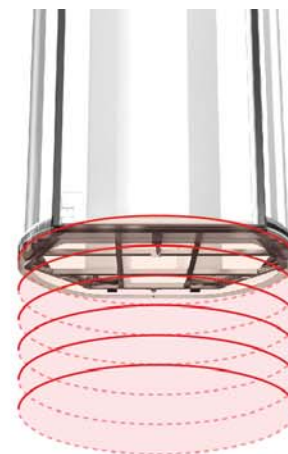

超声波防撞 · 守卫家人安全

电梯的全部底盒设计成安全梯边，超声波感应，一旦碰到障碍物就会立即停止升降。

停电自动救援 · 从容应对意外

在遭遇停电或其他突发状况时，备用电源能确保电梯自动平层，开门让乘客安全走出，大大提高了安全性。